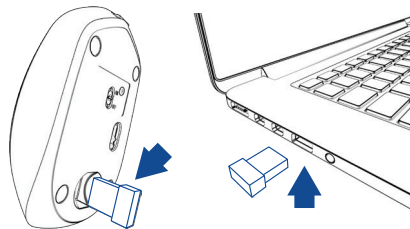

RECHARGEABLE WIRELESS MOUSE WITH ADJUSTABLE RESOLUTION

MS-RCWM USER MANUAL

MS-RCWM USER MANUAL

FEATURES

- Adjustable DPI: 800 / 1200 / 1600
- Rechargeable 600mAh Lithium battery
- Long range 2.4Ghz wireless transmission
- Fast charging at 3.7V - 20mA
- 3 buttons and DPI toggle button

QUICK INSTALLATION GUIDE

1. Remove the USB receiver from the mouse's storage compartment.
2. Connect the receiver to your computer

RECHARGE YOUR MOUSE

1. Connect one end of the USB cable to your mouse.
2. Connect the other end to a USB port on your computer.